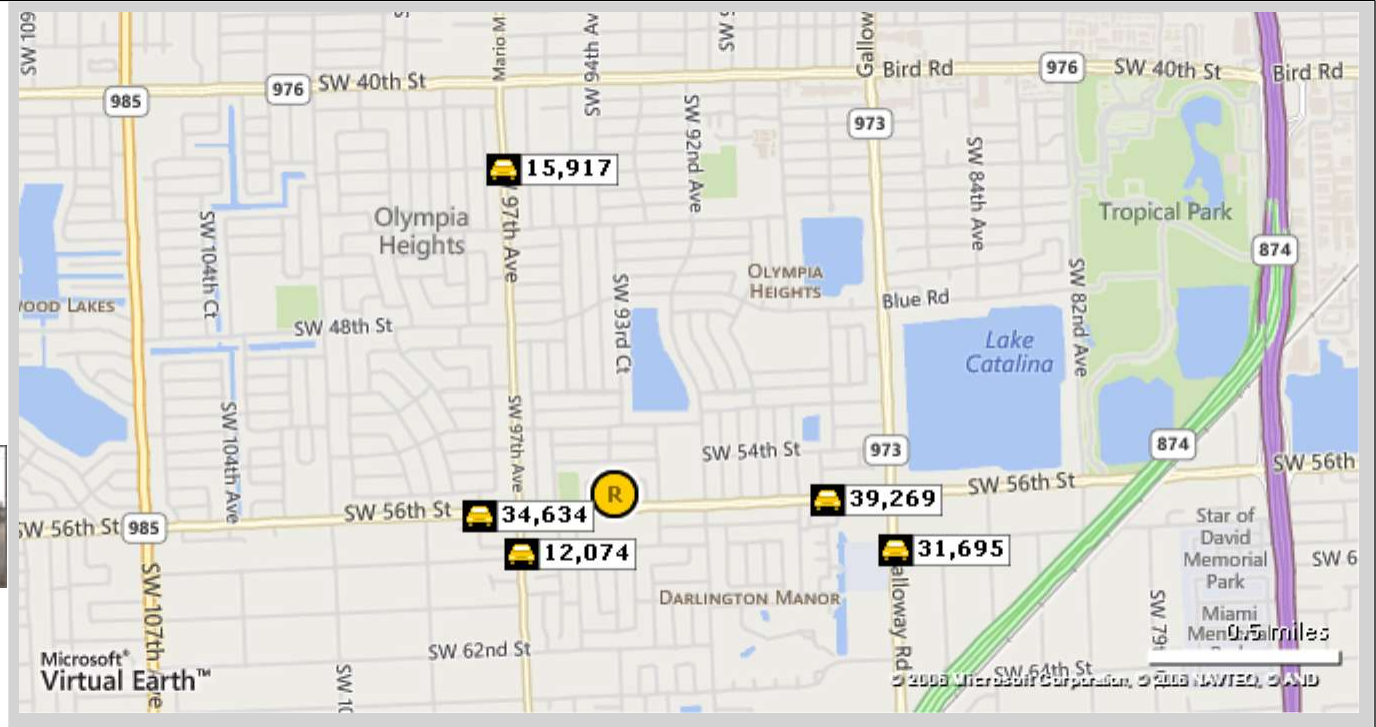

Traffic Count Report

Miller Heights Shopping Center

9375-9447 SW 56th St, Miami, FL 33165

Building Type: **General Retail**
 Secondary: -
 GLA: **24,501 SF**
 Year Built: **1965**
 Total Available: **0 SF**
 % Leased: **100%**
 Rent/SF/Yr: -

	Street	Cross Street	Cross Str Dist	Count Year	Avg Daily Volume	Volume Type	Miles from Subject Prop
1	SW 97th Ave	SW 58th St	0.01 S	2012	12,074	MPSI	.29
2	SW 56th St	SW 98th Ave	0.00 E	2012	34,634	MPSI	.36
3	SW 56th St	SW 88th Pl	0.02 W	2012	39,269	MPSI	.58
4	SW 87th Ave	SW 58th St	0.01 N	2012	31,695	MPSI	.77
5	SW 42nd St	SW 97th Ave	0.00	2012	15,917	MPSI	.91