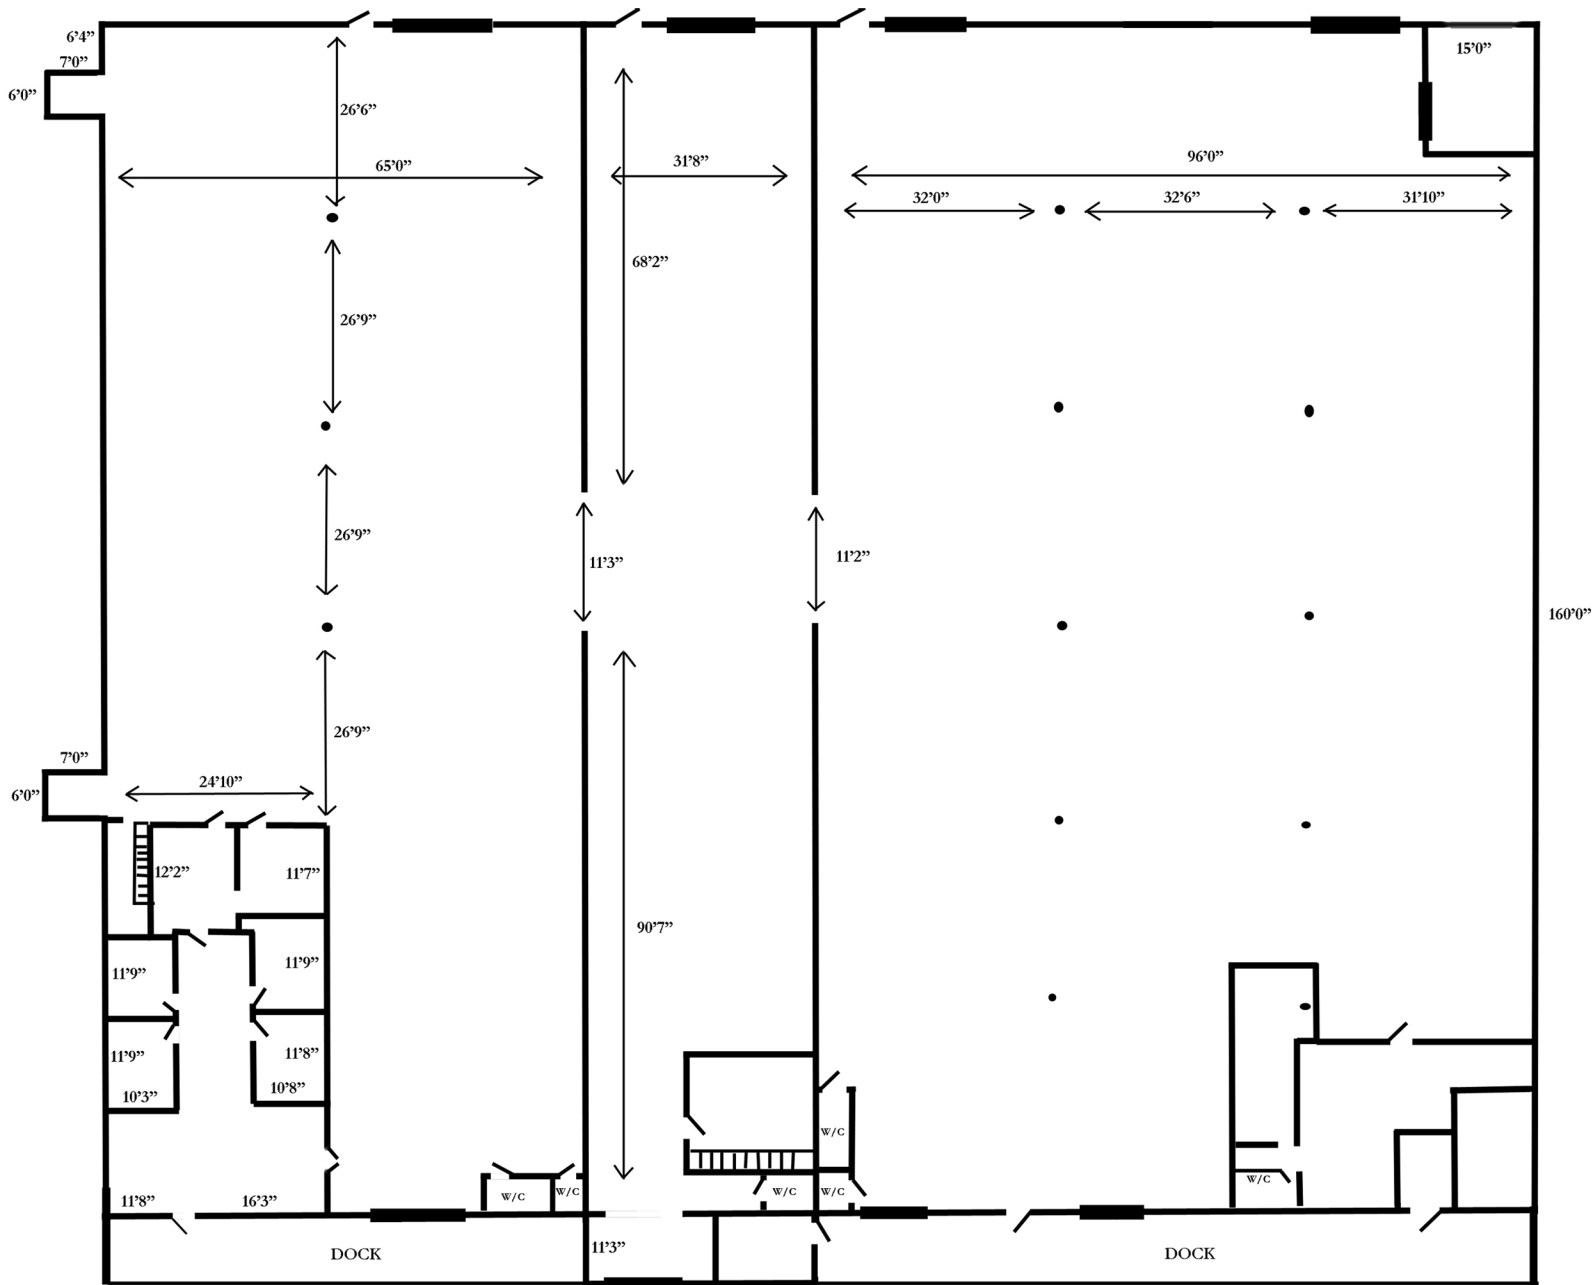

Yard/Rail Road Spur

3171
(10,400 SF)

3151
(5,000 SF)

3121
(15,000 SF)

Atlantic Warehouse
3121 East 11th Avenue
Hialeah, FL 33013

← North

(Exact dimensions may vary slightly)